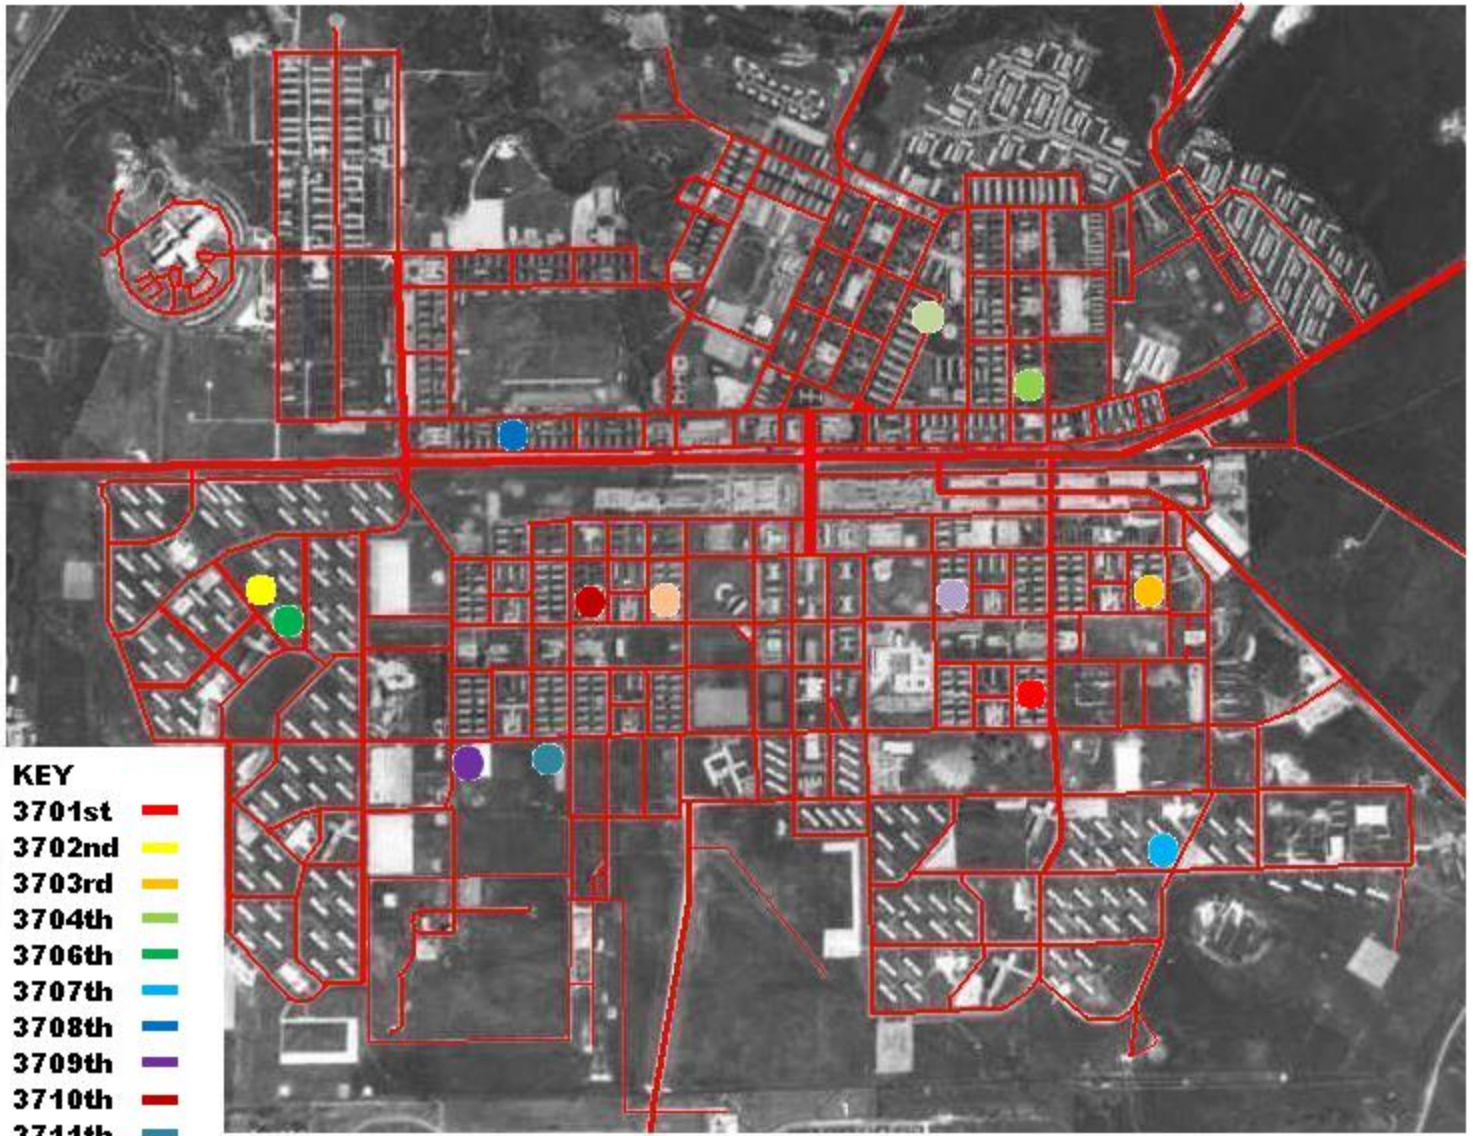

- KEY**
- 3701st —
 - 3702nd —
 - 3703rd —
 - 3704th —
 - 3705th —
 - 3706th —
 - 3707th —
 - 3708th —
 - 3709th —
 - 3710th —
 - 3711th —
 - 3723rd —
 - 3724th —
 - 3725th —
 - 3726th —

Lackland AFB

Basic Military Training Squadron Map 1955

- KEY**
- 3701st
 - 3702nd
 - 3703rd
 - 3704th
 - 3705th
 - 3706th
 - 3707th
 - 3708th
 - 3709th
 - 3710th
 - 3711th
 - 3723rd
 - 3724th
 - 3725th
 - 3726th

Lackland AFB

Basic Military Training Squadron Map 1957

- KEY**
- 3701st —
 - 3702nd —
 - 3703rd —
 - 3704th —
 - 3706th —
 - 3707th —
 - 3708th —
 - 3709th —
 - 3710th —
 - 3711th —
 - 3723rd —
 - 3724th —
 - 3725th —

Lackland AFB

Basic Military Training Squadron Map 1965

320 TRS

323 TRS

Basic Military Training 2010

BASE MAP

Dunn Dental - Bldg 6418
 Reid Clinic - Bldg 6612
 Bob Hope - Bldg 5408
 Arnold Hall - Bldg 5506