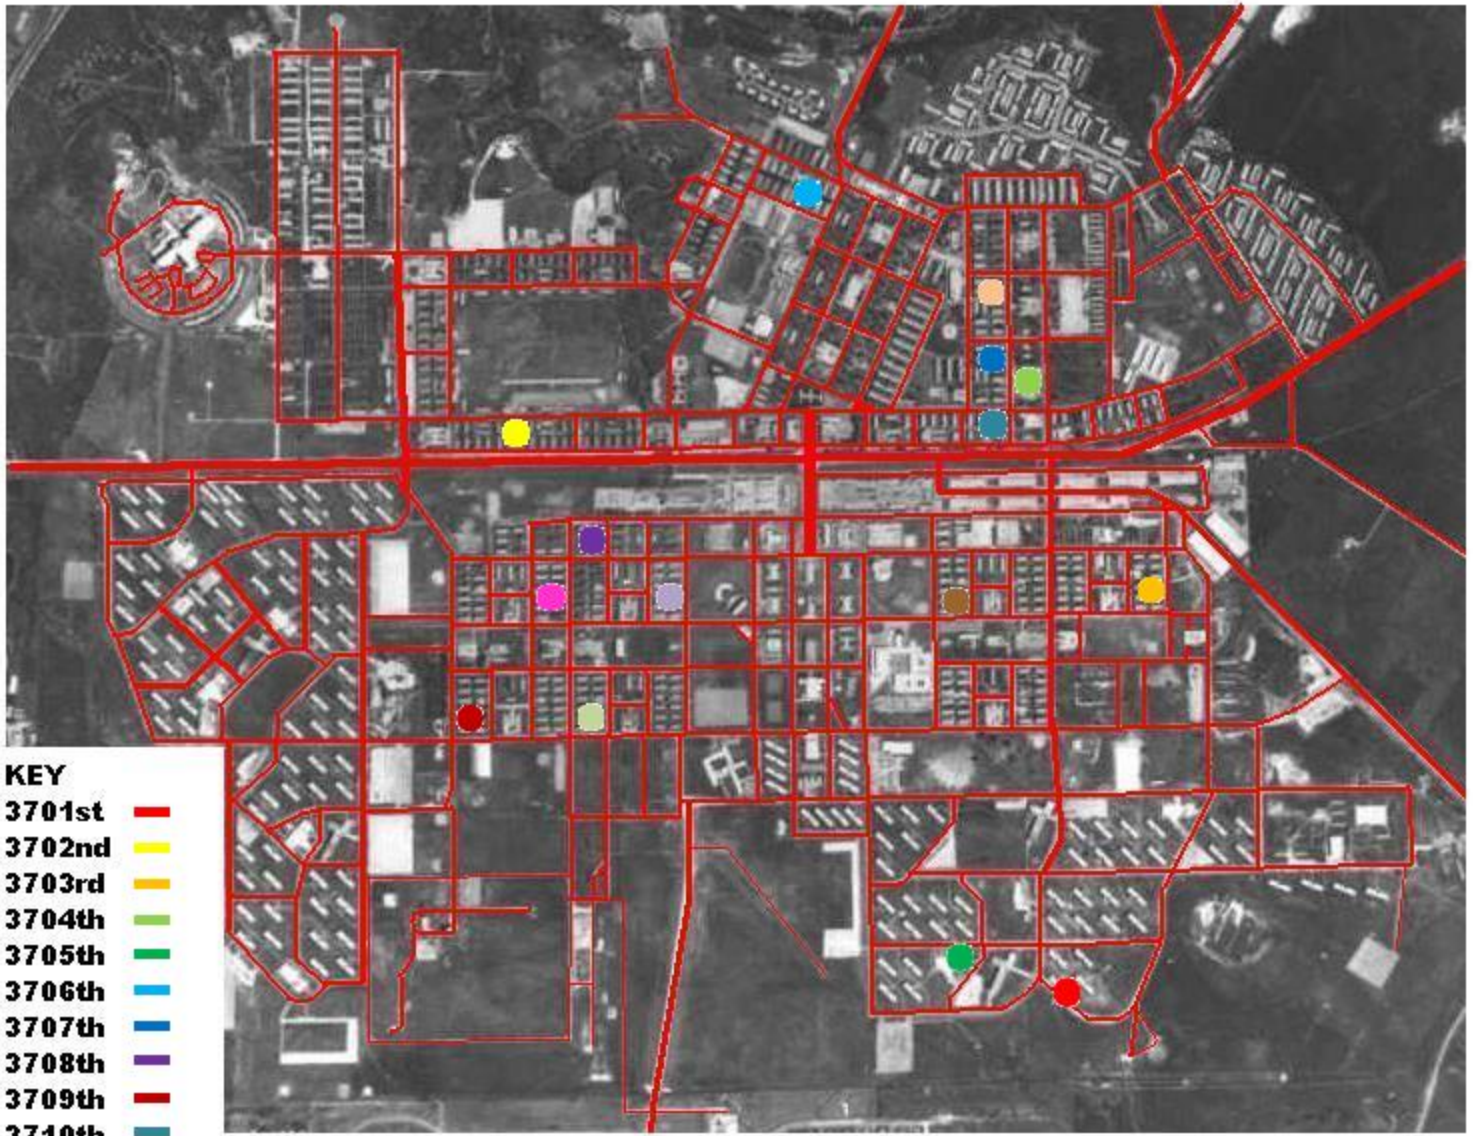

- KEY**
- 3701st —
 - 3702nd —
 - 3703rd —
 - 3704th —
 - 3705th —
 - 3706th —
 - 3707th —
 - 3708th —
 - 3709th —
 - 3710th —
 - 3711th —
 - 3723rd —
 - 3724th —
 - 3725th —
 - 3726th —

Lackland AFB

Basic Military Training Squadron Map 1955

- KEY**
- 3701st
 - 3702nd
 - 3703rd
 - 3704th
 - 3705th
 - 3706th
 - 3707th
 - 3708th
 - 3709th
 - 3710th
 - 3711th
 - 3723rd
 - 3724th
 - 3725th
 - 3726th

Lackland AFB

Basic Military Training Squadron Map 1957

- KEY**
- 3701st —
 - 3702nd —
 - 3703rd —
 - 3704th —
 - 3706th —
 - 3707th —
 - 3708th —
 - 3709th —
 - 3710th —
 - 3711th —
 - 3723rd —
 - 3724th —
 - 3725th —

Lackland AFB

Basic Military Training Squadron Map 1965

320 TRS

323 TRS

Basic Military Training 2010

BASE MAP

Dunn Dental - Bldg 6418
 Reid Clinic - Bldg 6612
 Bob Hope - Bldg 5408
 Arnold Hall - Bldg 5506