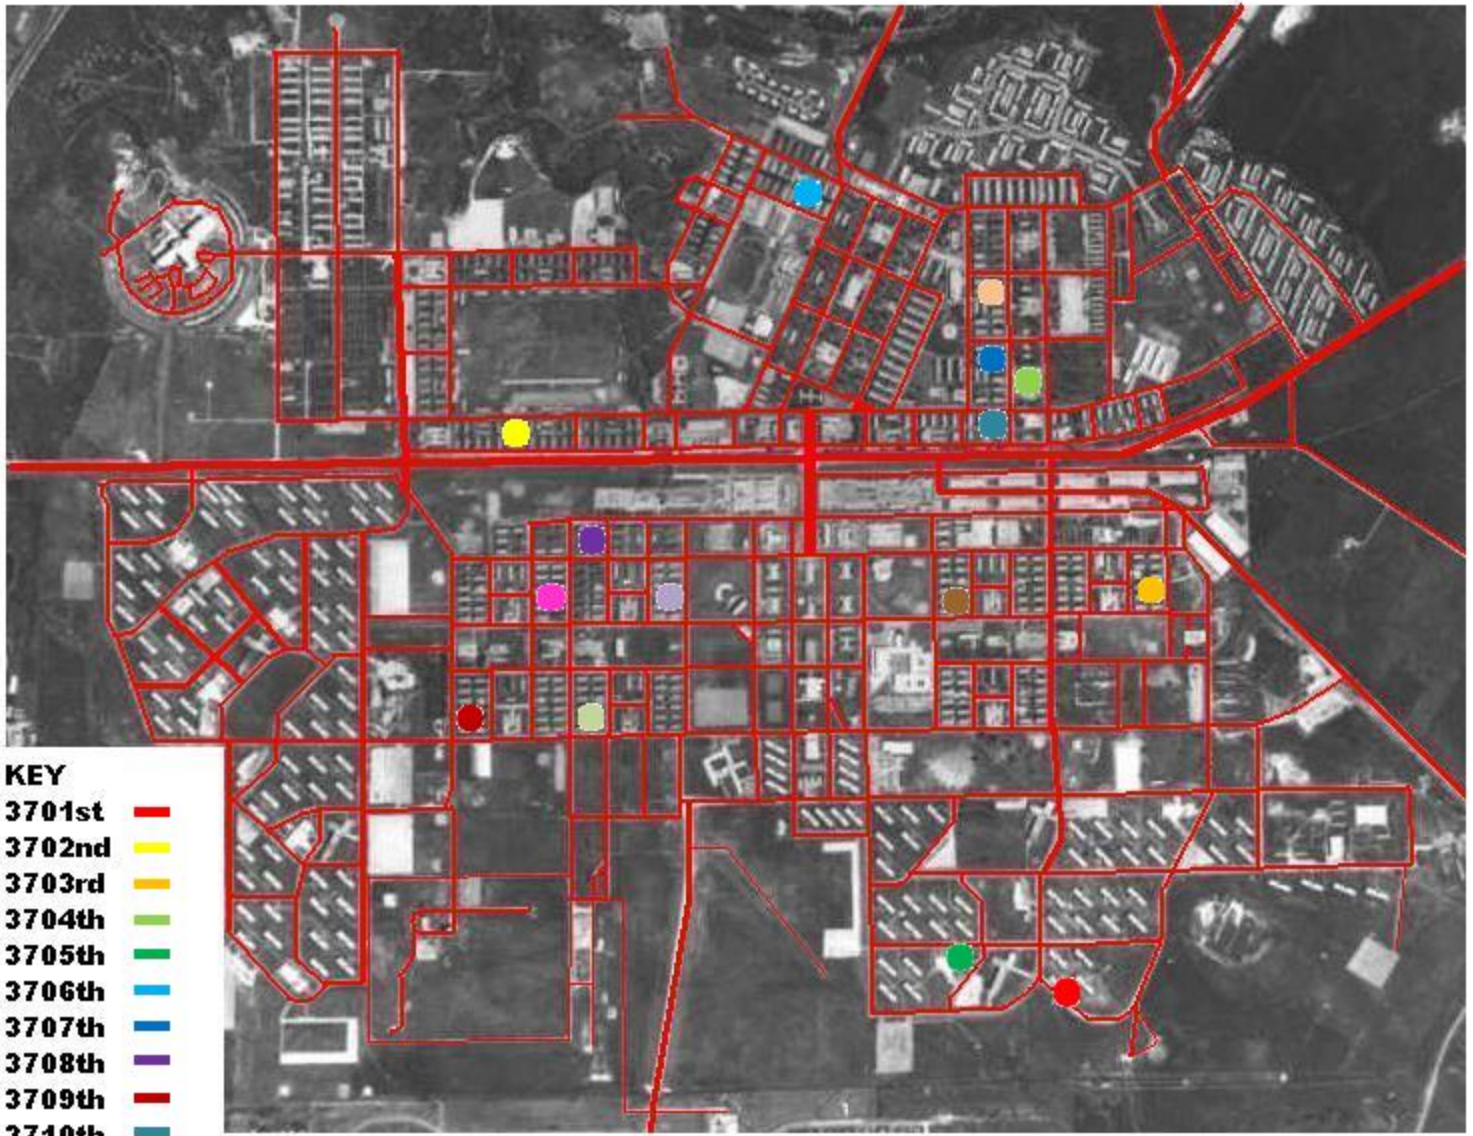

Lackland AFB

Basic Military Training Squadron Map 1955

- KEY**
- 3701st
 - 3702nd
 - 3703rd
 - 3704th
 - 3705th
 - 3706th
 - 3707th
 - 3708th
 - 3709th
 - 3710th
 - 3711th
 - 3723rd
 - 3724th
 - 3725th
 - 3726th

Lackland AFB

Basic Military Training Squadron Map 1957

- KEY**
- 3701st
 - 3702nd
 - 3703rd
 - 3704th
 - 3706th
 - 3707th
 - 3708th
 - 3709th
 - 3710th
 - 3711th
 - 3723rd
 - 3724th
 - 3725th

Lackland AFB
Basic Military Training Squadron Map 1965