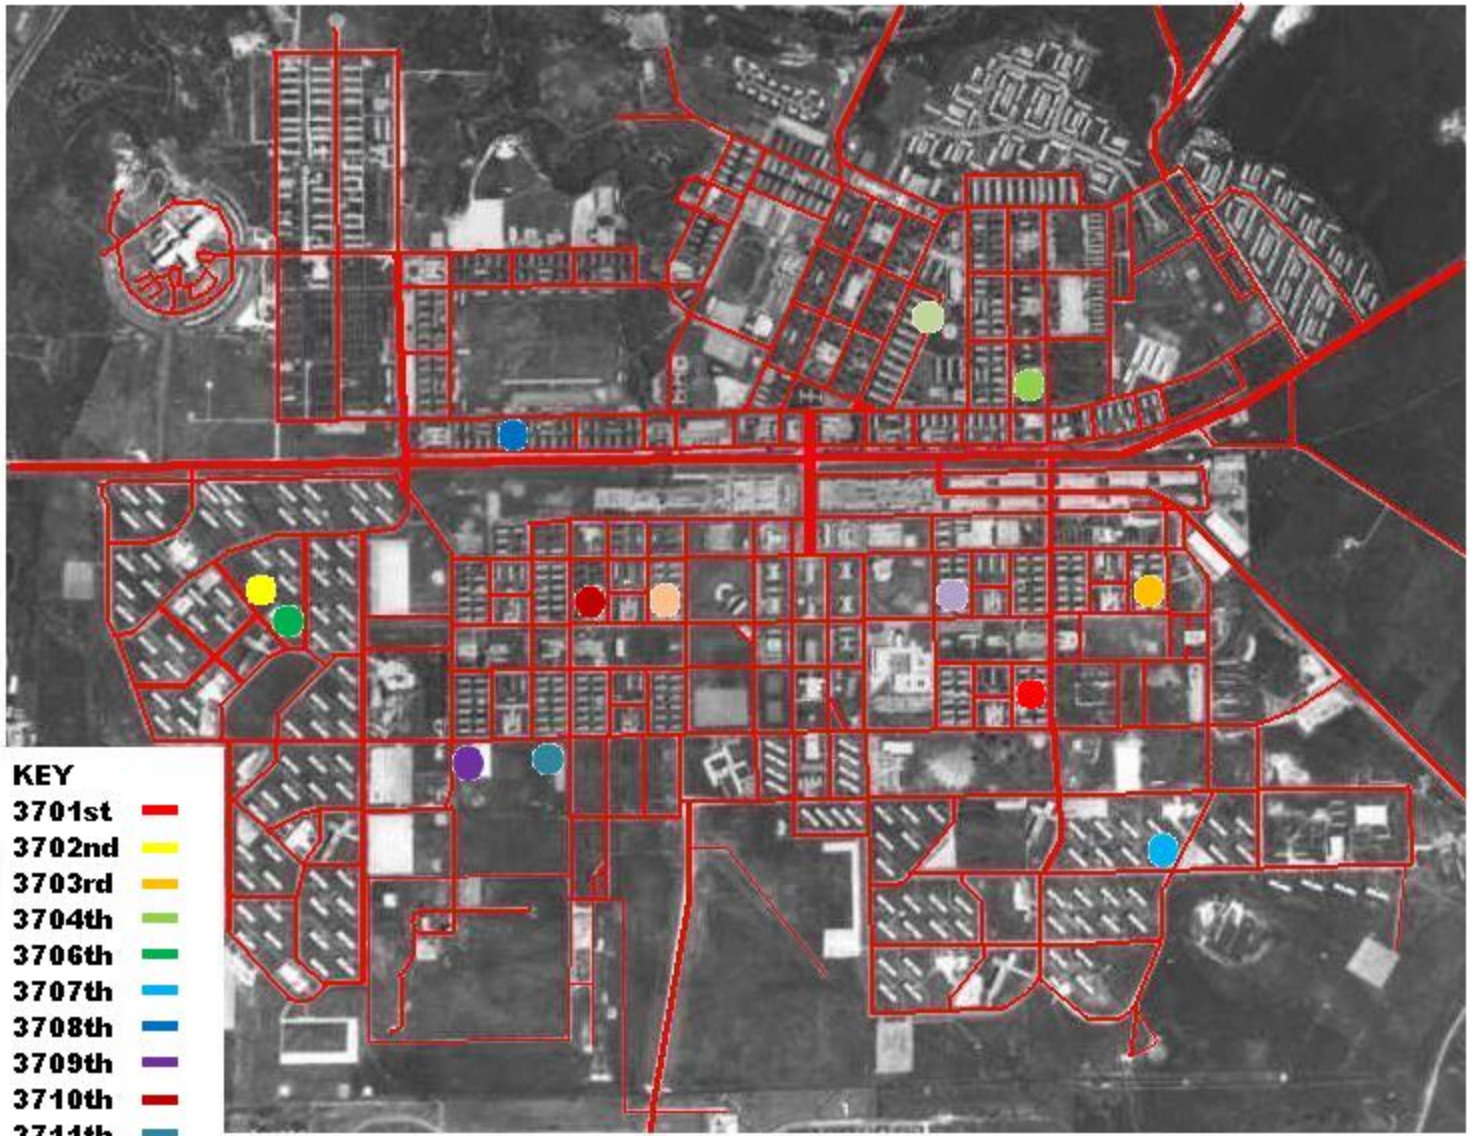

Lackland AFB

Basic Military Training Squadron Map 1955

- KEY**
- 3701st
 - 3702nd
 - 3703rd
 - 3704th
 - 3705th
 - 3706th
 - 3707th
 - 3708th
 - 3709th
 - 3710th
 - 3711th
 - 3723rd
 - 3724th
 - 3725th
 - 3726th

Lackland AFB

Basic Military Training Squadron Map 1957

- KEY**
- 3701st
 - 3702nd
 - 3703rd
 - 3704th
 - 3706th
 - 3707th
 - 3708th
 - 3709th
 - 3710th
 - 3711th
 - 3723rd
 - 3724th
 - 3725th

Lackland AFB
Basic Military Training Squadron Map 1965